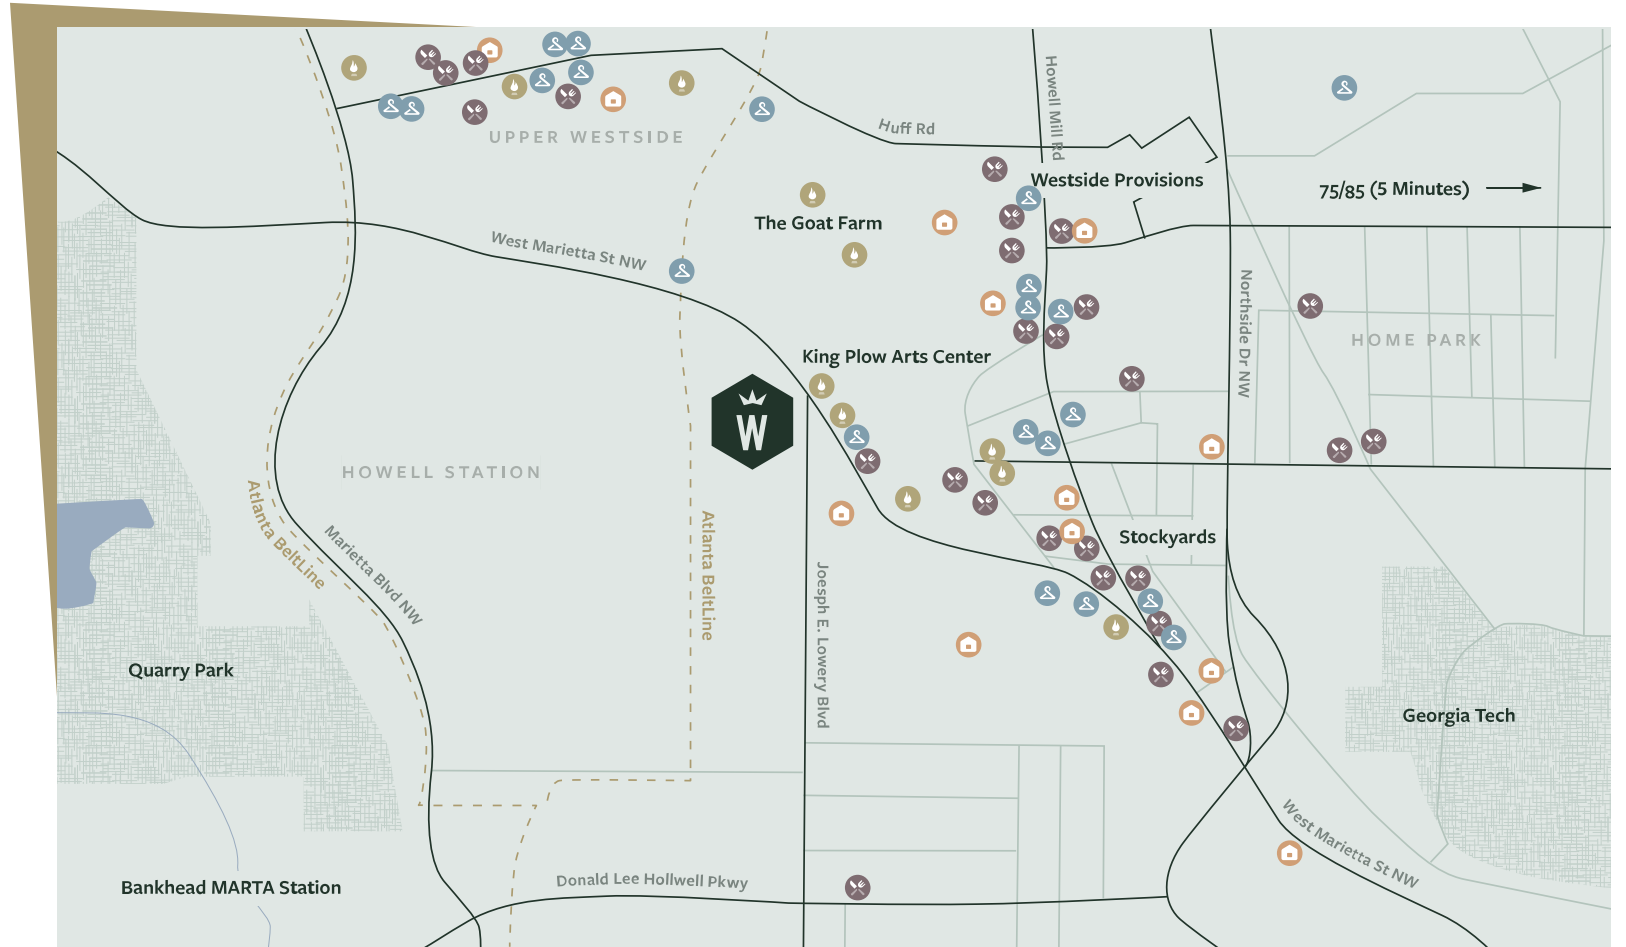

WEST MIDTOWN'S Most Connected DESTINATION

DRIVE TIMES

| | |
|---------------------|--------|
| Westside Provisions | 5 Min |
| Georgia Tech | 7 Min |
| I-75 at 10th / 14th | 8 Min |
| Midtown | 10 Min |
| Downtown | 7 Min |
| Westside Park | 5 Min |
| Buckhead | 12 Min |
| Hartsfield Jackson | 20 Min |

- Food & Beverage
- Residential
- Retail & Service
- Arts & Entertainment

*RIDE YOUR
BICYCLE TO
THE OFFICE!*