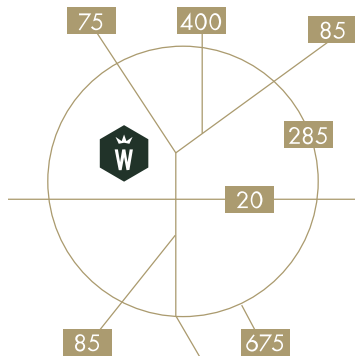

WEST MIDTOWN'S Most Connected DESTINATION

DRIVE TIMES

| | |
|---------------------|--------|
| Westside Provisions | 5 Min |
| Georgia Tech | 7 Min |
| I-75 at 10th / 14th | 8 Min |
| Midtown | 10 Min |
| Downtown | 7 Min |
| Westside Park | 5 Min |
| Buckhead | 12 Min |
| Hartsfield Jackson | 20 Min |